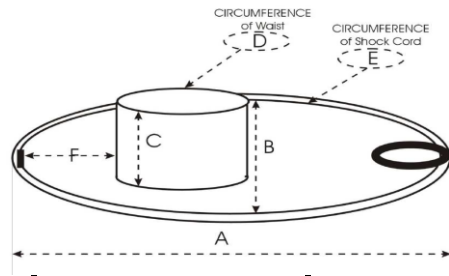

SUP paddle suit for fiber glass SUP NUEVO		PP blade + aluminum shaft one-piece G.W./N.W.=1.22KG/1.06KG	$ 35.000
	Two poles paddle black color NUEVO		Length: 1.6 meter Weight: 950 g Material: PP blade + Aluminum shaft two poles paddle black color	$ 35.000

CABIN COVER	Cabin Cover for Otium, Hug, Dreamer, Serenity, Expedition kayak		Material : CR <Chloroprene Rubber>	$50.000
SKIRT	S1 SKIRT for Otium, Hug, Dreamer, Serenity kayak		Net weight: 675g Material: CR <Chloroprene Rubber>	$60.000
	S2 SKIRT for Driftwood, Expedition kayak		Net weight: 645g Material: CR	$ 60.000
	S3 SKIRT for Thunder kayak		Net weight: 810g Material: CR	$ 60.000
	S4 SKIRT for Storm, WPK kayak		Net weight: 505g Material: CR	$ 60.000

围裙分类	S1 (S)	S1(L)	S2	S3	S4
	1.2.7.20号船	1.2.7.20号船	13.22号船 (cm)	6号艇 (cm)	8.9号船 (cm)
A	82	82	73	80	60
B	50	36	47	54	45
C	24	24	24	24	23
D	62	75	65	64	70
E	210	210	215	227	172
F	16	16	14	17	19